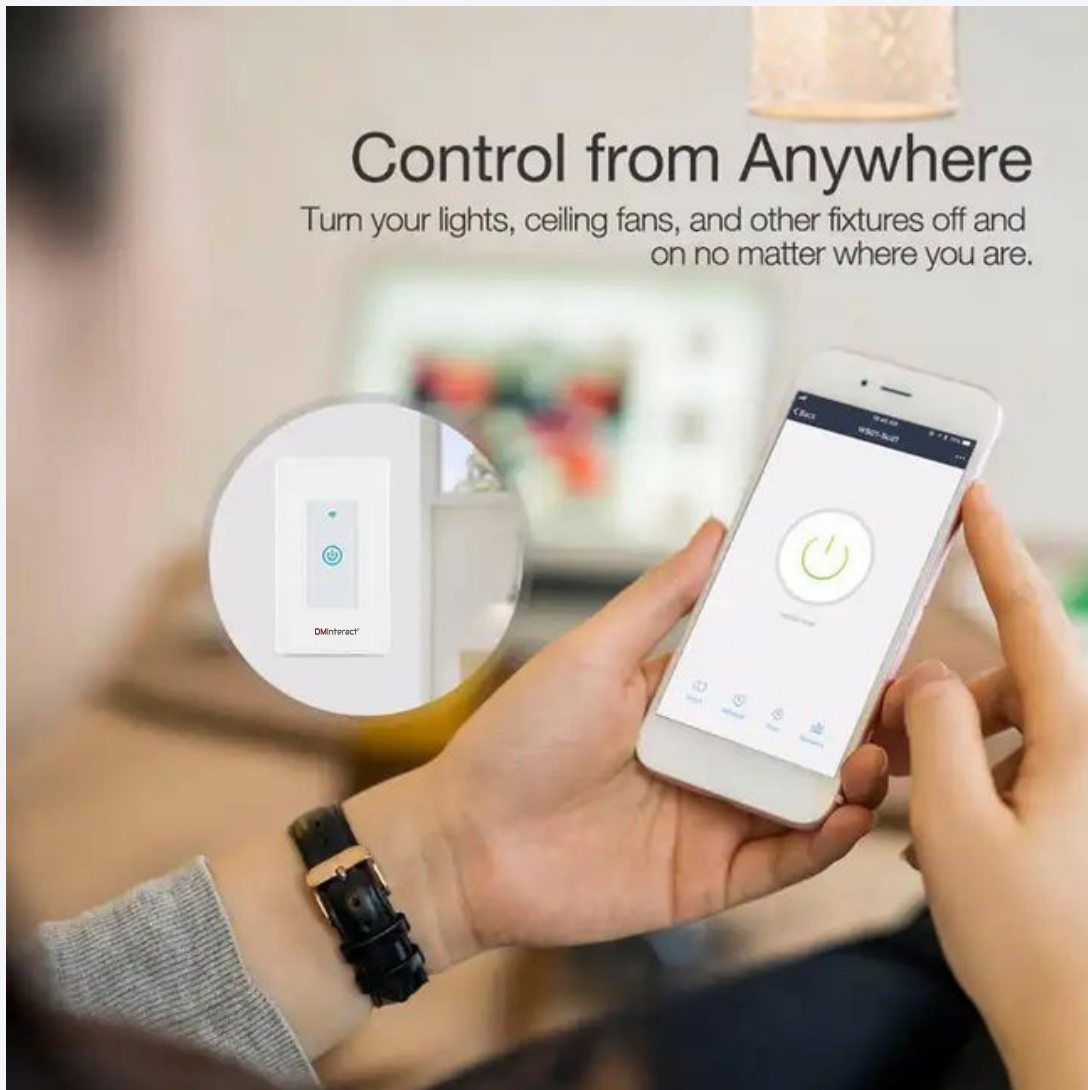

DMInteract[®]

DMInteract Smart Wall Touch - Where
Innovation Meets Intuition, Switching
Tomorrow Today!

Timer Setting

Timer Setting

Add schedules with the Smart Life APP
Set the exact time to automatically turn on/off the light

The DMInteract Smart Wall Touch 1/2/3 Gang WiFi Switch with Voice Control and Timer Setting brings unparalleled convenience to your home automation experience. With seamless integration into the Smart Life app, this innovative switch allows you to effortlessly add schedules for your lighting fixtures. Imagine being able to set the exact time for your lights to automatically turn on or off, all with a few taps on your smartphone.

Voice Control Integration

Embrace the future of hands-free control with seamless integration with popular voice assistants such as Amazon Alexa or Google Assistant. Experience the ease of commanding your smart devices with simple voice prompts.